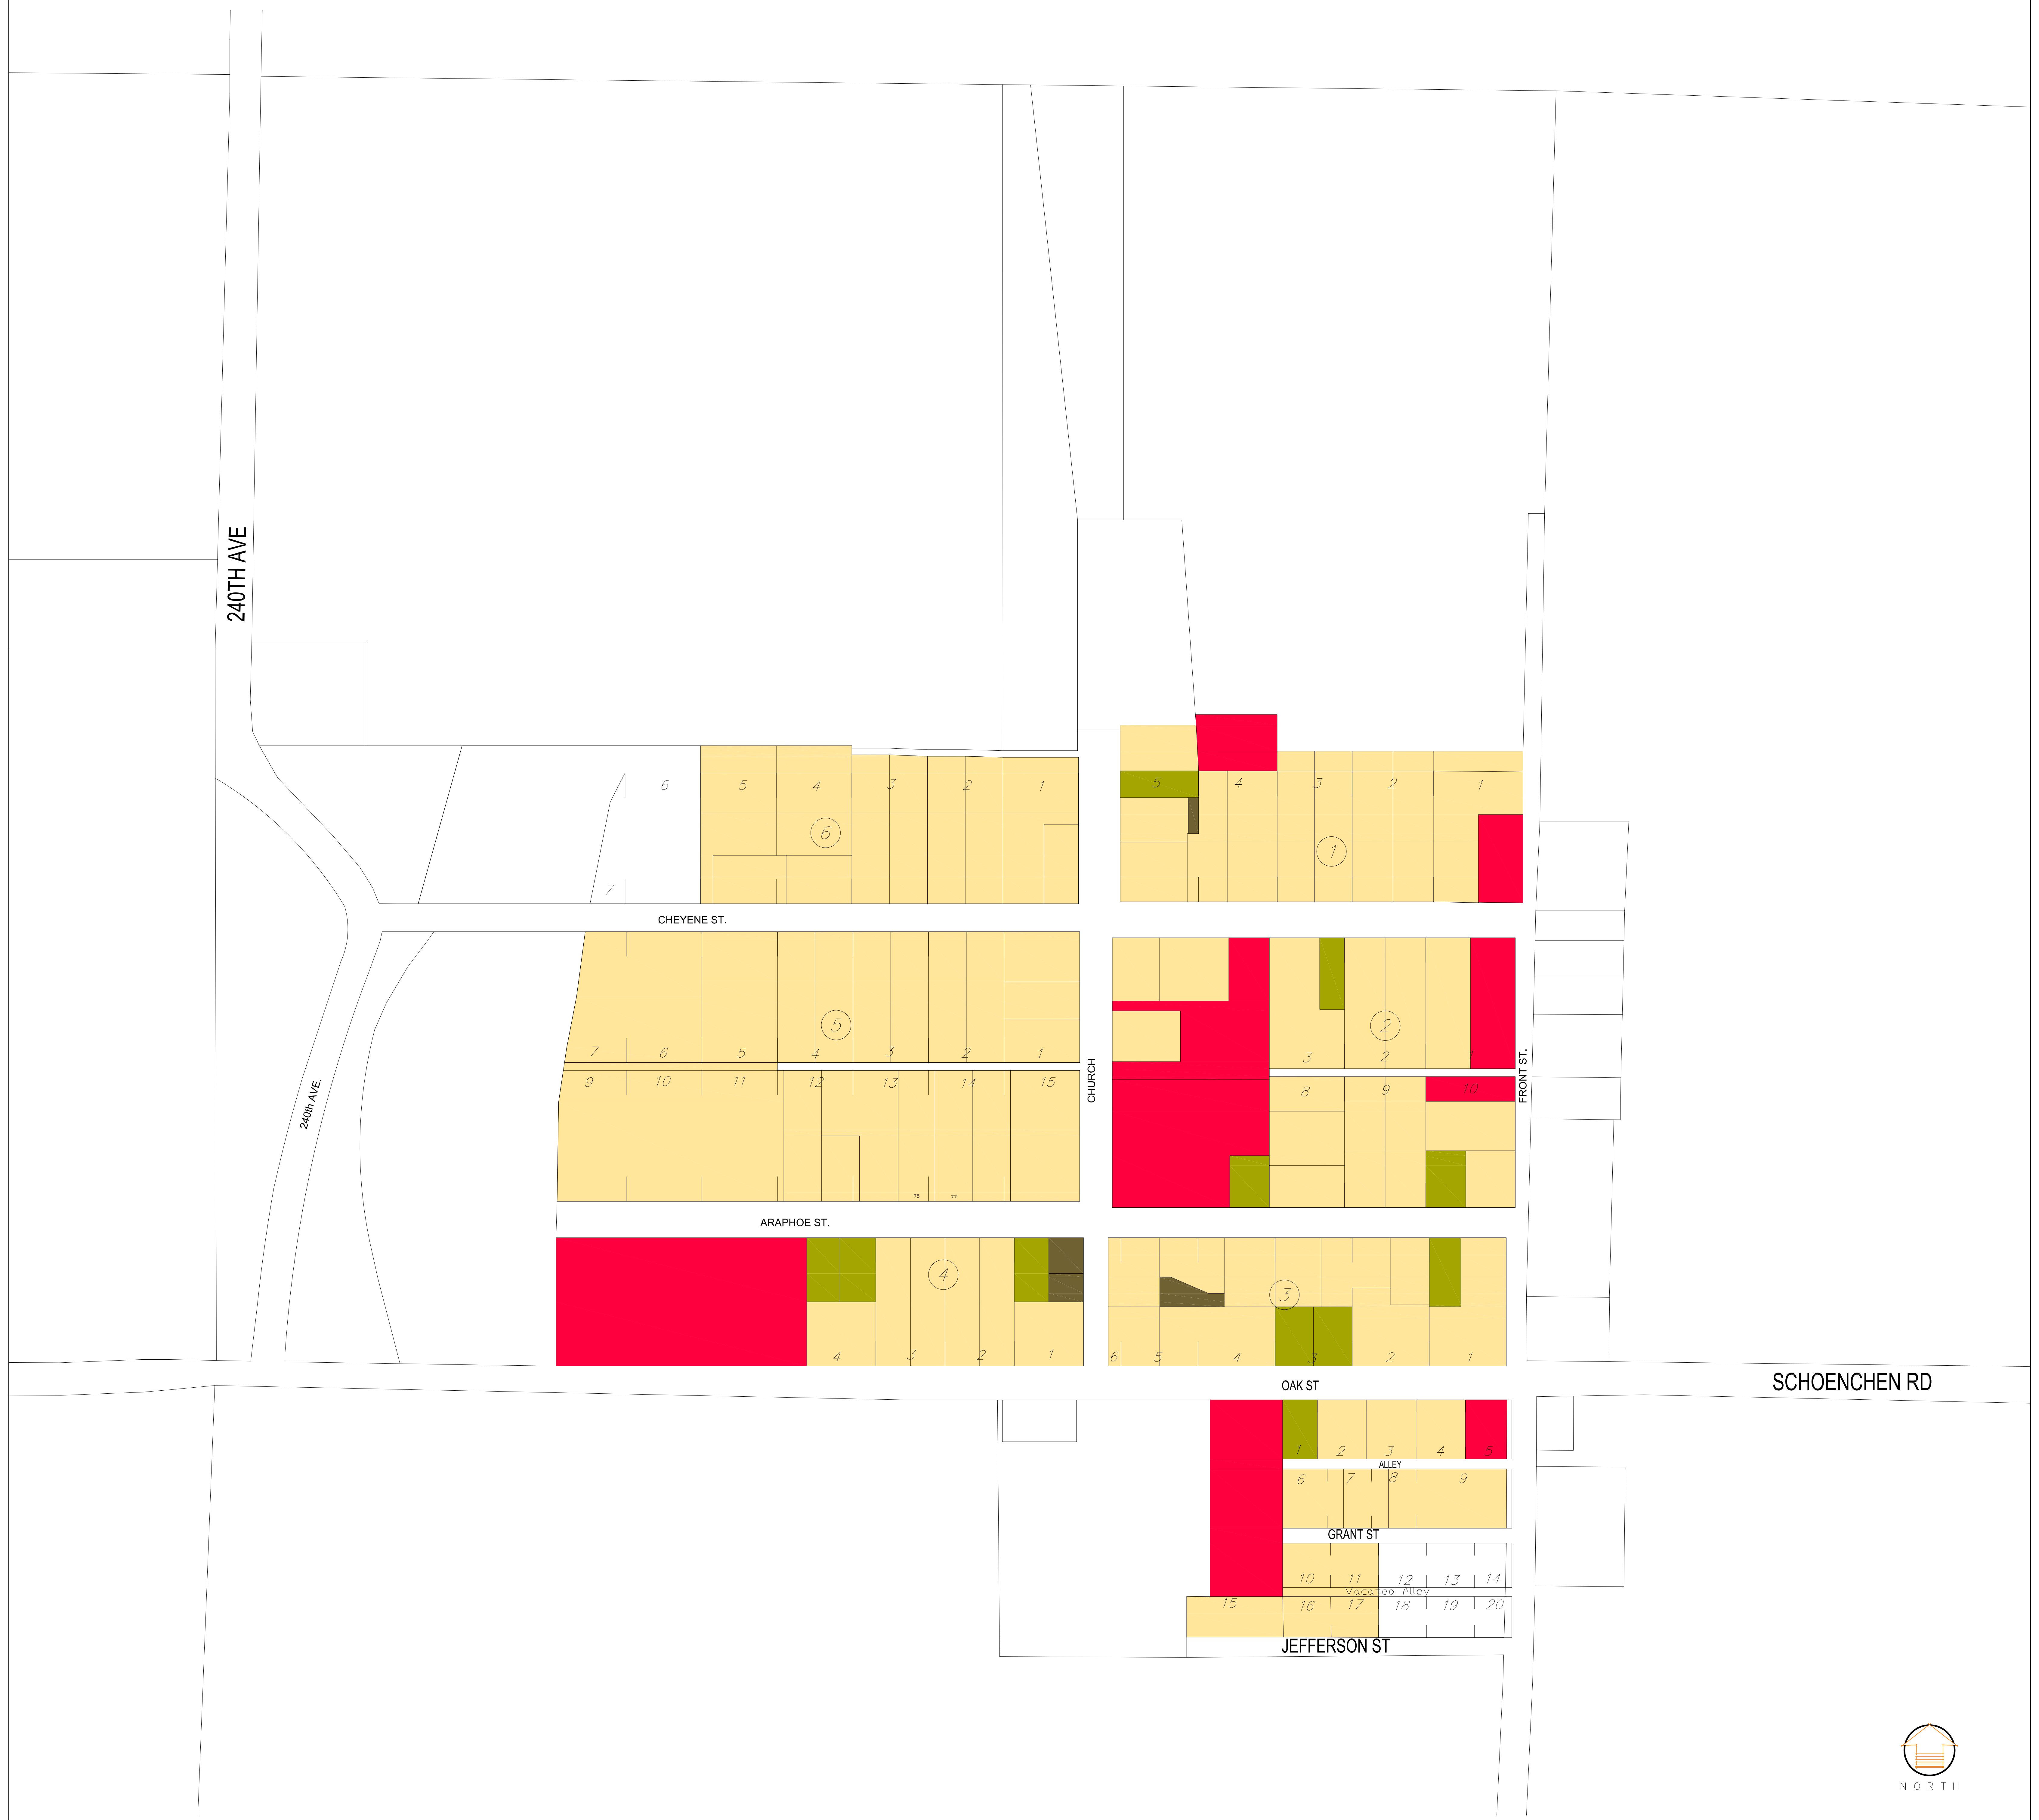

# ZONING MAP OF SCHOENCHEN, KANSAS

"R-1A" SINGLE-FAMILY RESIDENTIAL DISTRICT  
 "R-1B" SINGLE-FAMILY RESIDENTIAL DISTRICT

"R-1C" SINGLE-FAMILY RESIDENTIAL DISTRICT  
 CONDITIONAL USE DISTRICT

NORTH