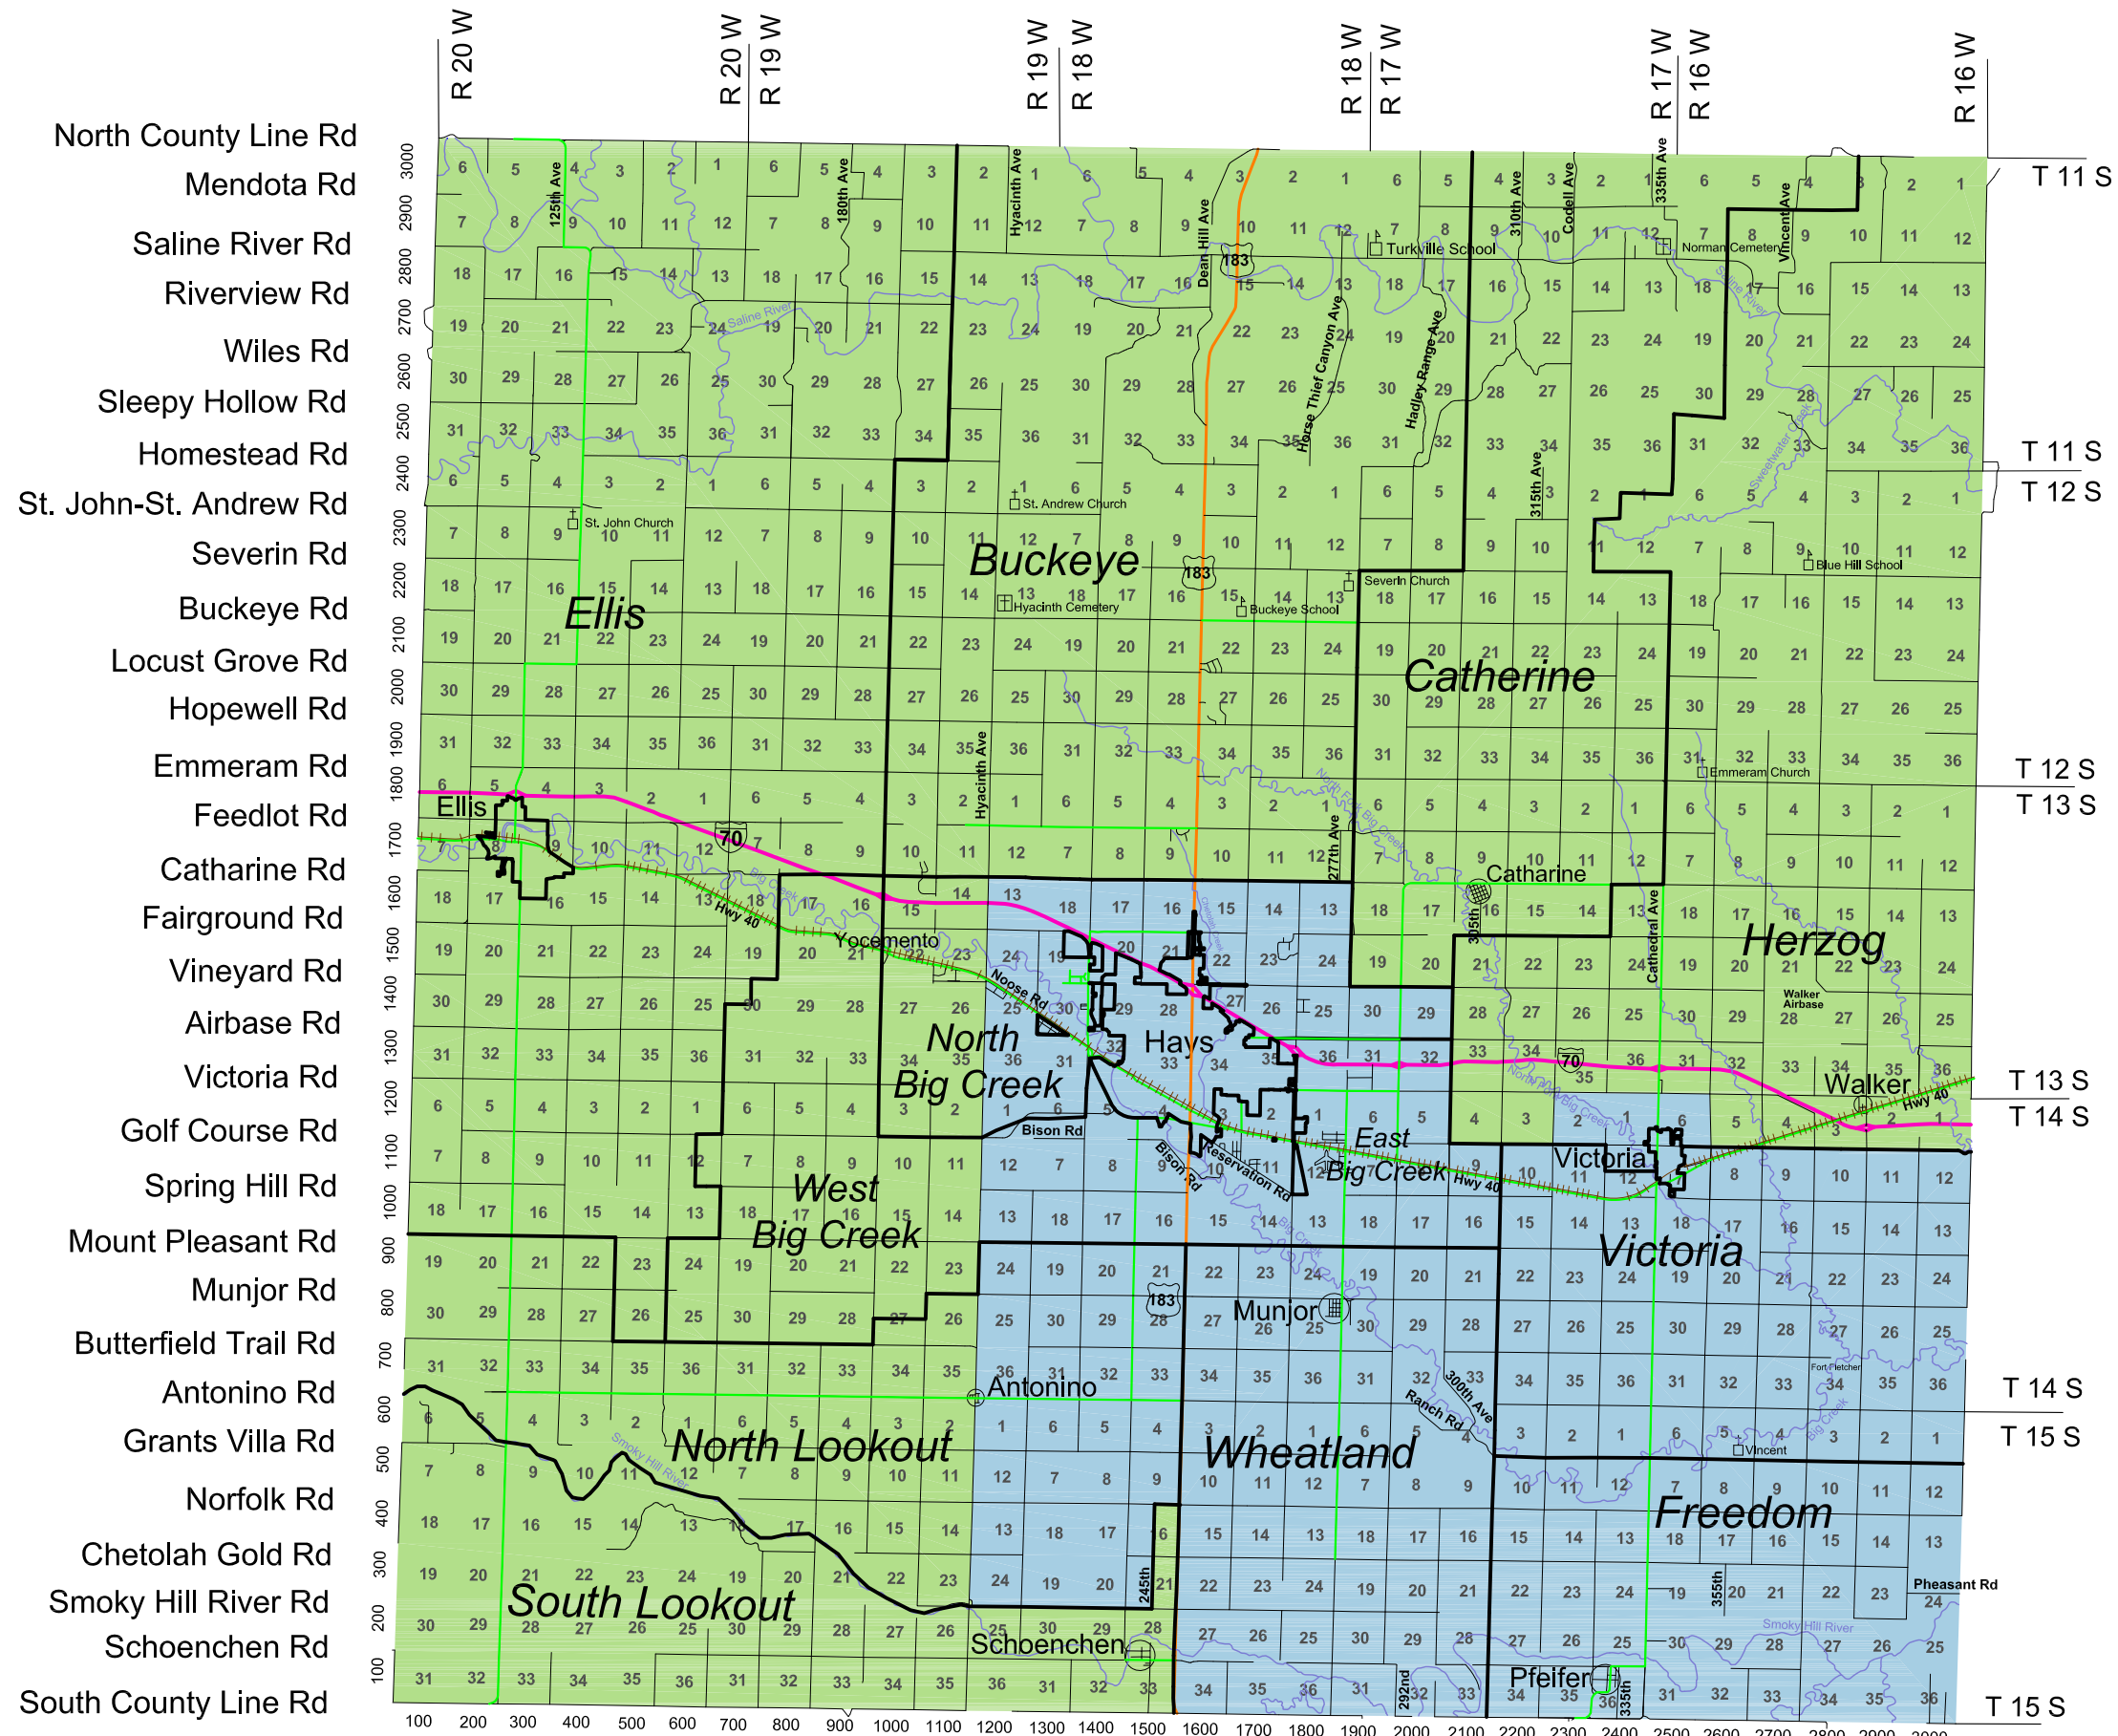

Ellis County Representative Districts

Legend

- School (Red 'S' symbol)
- Cemetery (Blue cross symbol)
- Park (Purple 'P' symbol)
- Hospital (Blue 'H' symbol)
- Street (Black line)
- Interstate (Pink line with 70 shield)
- Federal Highway (Orange line with 183 shield)
- Railroad (Brown dashed line)
- 36 (Section Numbers)

Even Addresses East and South
Odd Addresses West and North

Prepared by:
Ellis County Information Technology
GIS Division

Road Information Provided by:
Ellis County Public Works

Source:
Ellis County Clerk's Office
2018

Not to Scale

- 100th Ave
- 110th Ave
- Ellis Ave
- 130th Ave
- 140th Ave
- 150th Ave
- 160th Ave
- 170th Ave
- 180th Ave
- Yocemento
- 200th Ave
- 210th Ave
- 220th Ave
- 230th Ave
- 240th Ave
- 250th Ave
- 260th Ave
- 270th Ave
- 280th Ave
- Toulon Ave
- 300th Ave
- 310th Ave
- 320th Ave
- 330th Ave
- Pfeifer Ave
- 350th Ave
- Vincent Ave
- 370th Ave
- Walker Ave
- 390th Ave
- 400th Ave